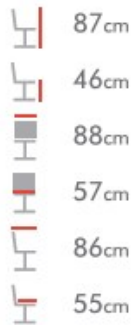

SAPPHIRE

Ideal for the more relaxed working environment,
Loose seat and back cushions for added comfort and a more domesticated feel

FUSION
10
FURNITURE
contemporary upholstered furniture

sap:001

Upholstered in: CAMIRA TRACK DRIVE HTK02