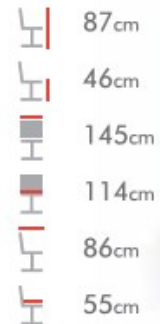

sap:002

Upholstered in: CAMIRA TRACK FOOTPRINT HTK14