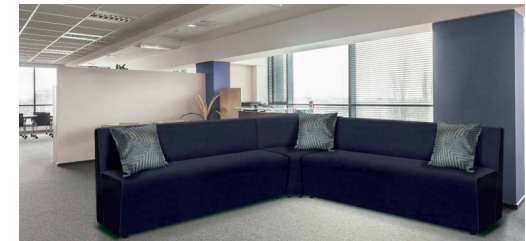

ICE2

Flexible modular seating system upholstered to the floor with adjustable glides,
Optional extra of back extensions to bring height to 1300mm

FUSION
10
FURNITURE
contemporary upholstered furniture

ice2:001 (800mm Single Unit)

ice2:002 (1200mm Single Unit)

ice2:003 (1600mm Single Unit)

ice2:004 (Corner Unit)

ice2:005 (T Module Unit)

ice2:006 (800mm Double Unit)

ICE2

Flexible modular seating system upholstered to the floor with adjustable glides,
Optional extra of back extensions to bring height to 1300mm

FUSION
10
FURNITURE
contemporary upholstered furniture

ice2:007 (1200mm Double Unit)

- 77cm
- 44cm
- 120cm
- 120cm
- 132cm
- 53cm

ice2:008 (1600mm Double Unit)

- 77cm
- 44cm
- 160cm
- 160cm
- 132cm
- 53cm