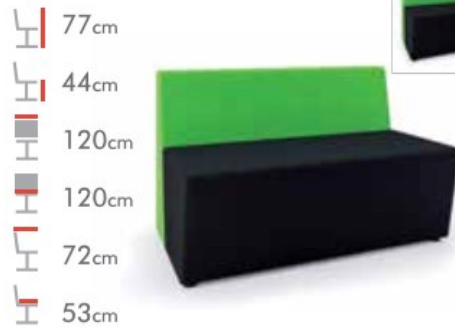

ICE2

Flexible modular seating system upholstered to the floor with adjustable glides,
Optional extra of back extensions to bring height to 1300mm

FUSION
10
FURNITURE
contemporary upholstered furniture

ice2:001 (800mm Single Unit)

ice2:002 (1200mm Single Unit)

ice2:003 (1600mm Single Unit)

ice2:004 (Corner Unit)

ice2:005 (T Module Unit)

ice2:006 (800mm Double Unit)

ICE2

Flexible modular seating system upholstered to the floor with adjustable glides,
Optional extra of back extensions to bring height to 1300mm

FUSION
10
FURNITURE
contemporary upholstered furniture

ice2:007 (1200mm Double Unit)

- 77cm
- 44cm
- 120cm
- 120cm
- 132cm
- 53cm

ice2:008 (1600mm Double Unit)

- 77cm
- 44cm
- 160cm
- 160cm
- 132cm
- 53cm