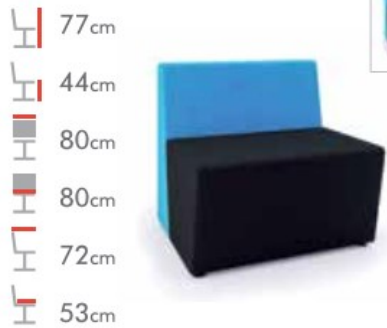

ICE2

Flexible modular seating system upholstered to the floor with adjustable glides,
Optional extra of back extensions to bring height to 1300mm

FUSION
10
FURNITURE
contemporary upholstered furniture

ice2:001 (800mm Single Unit)

ice2:002 (1200mm Single Unit)

ice2:003 (1600mm Single Unit)

ice2:004 (Corner Unit)

ice2:005 (T Module Unit)

ice2:006 (800mm Double Unit)

ICE2

Flexible modular seating system upholstered to the floor with adjustable glides,
Optional extra of back extensions to bring height to 1300mm

FUSION
10
FURNITURE
contemporary upholstered furniture

ice2:007 (1200mm Double Unit)

- 77cm
- 44cm
- 120cm
- 120cm
- 132cm
- 53cm

ice2:008 (1600mm Double Unit)

- 77cm
- 44cm
- 160cm
- 160cm
- 132cm
- 53cm

ice2:012 (45° Convex Single Unit)

- 77cm
- 44cm
- 60cm
- 60cm
- 72cm
- 53cm