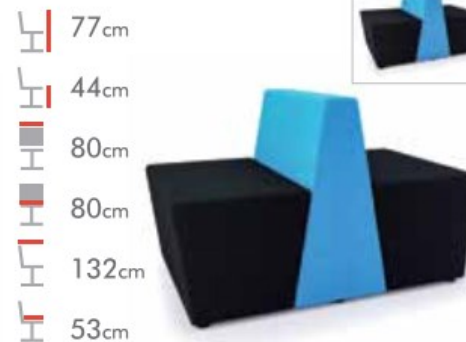

ICE2

Flexible modular seating system upholstered to the floor with adjustable glides,
Optional extra of back extensions to bring height to 1300mm

FUSION
10
FURNITURE
contemporary upholstered furniture

ice2:001 (800mm Single Unit)

ice2:002 (1200mm Single Unit)

ice2:003 (1600mm Single Unit)

ice2:004 (Corner Unit)

ice2:005 (T Module Unit)

ice2:006 (800mm Double Unit)

ICE2

Flexible modular seating system upholstered to the floor with adjustable glides,
Optional extra of back extensions to bring height to 1300mm

FUSION
10
FURNITURE
contemporary upholstered furniture

ice2:007 (1200mm Double Unit)

- 77cm
- 44cm
- 120cm
- 120cm
- 132cm
- 53cm

ice2:008 (1600mm Double Unit)

- 77cm
- 44cm
- 160cm
- 160cm
- 132cm
- 53cm

ice2:012 (45° Convex Single Unit)

- 77cm
- 44cm
- 60cm
- 60cm
- 72cm
- 53cm