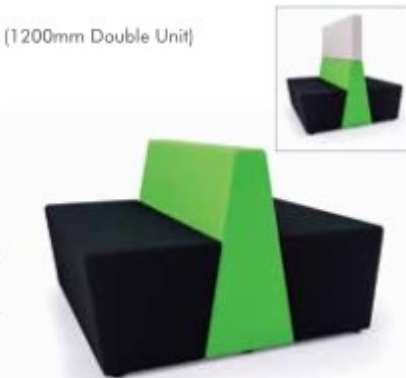

ICE2

Flexible modular seating system upholstered to the floor with adjustable glides,
Optional extra of back extensions to bring height to 1300mm

FUSION
10
FURNITURE
contemporary upholstered furniture

ice2:001 (800mm Single Unit)

ice2:002 (1200mm Single Unit)

ice2:003 (1600mm Single Unit)

ice2:004 (Corner Unit)

ice2:005 (T Module Unit)

ice2:006 (800mm Double Unit)

ICE2

Flexible modular seating system upholstered to the floor with adjustable glides,
Optional extra of back extensions to bring height to 1300mm

FUSION
10
FURNITURE
contemporary upholstered furniture

ice2:007 (1200mm Double Unit)

- 77cm
- 44cm
- 120cm
- 120cm
- 132cm
- 53cm

ice2:008 (1600mm Double Unit)

- 77cm
- 44cm
- 160cm
- 160cm
- 132cm
- 53cm